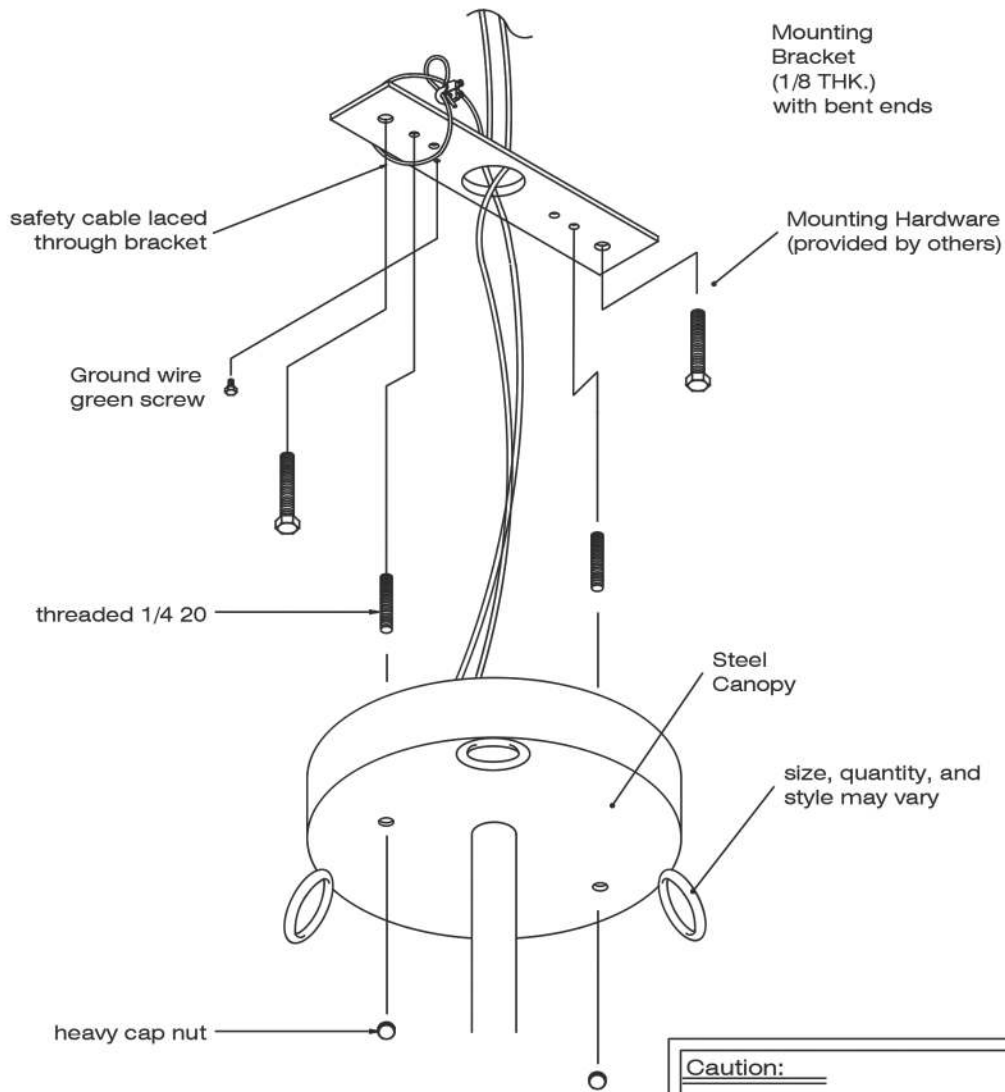

# ASSEMBLY INSTRUCTIONS FOR # 119170

## Ceiling Line

**Caution:**

Any electrical fixture should be installed by a certified electrician.

*"A Commitment to Excellence in Lighting and Service"*

CALL OUR CUSTOMER SERVICE DEPARTMENT AT 1-800-222-4009