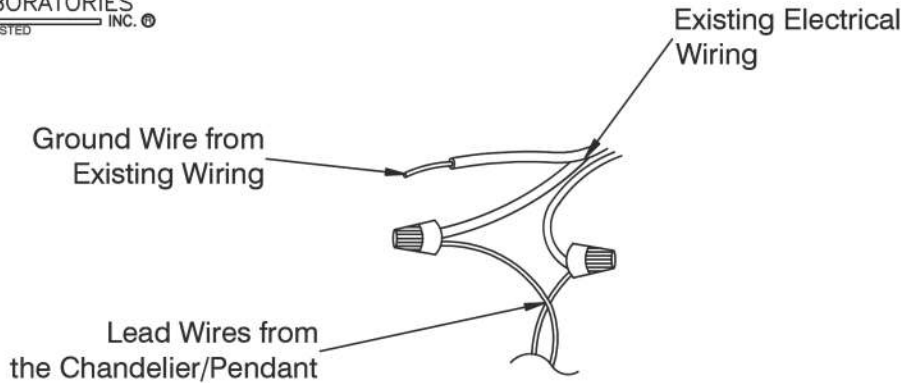

## Ceiling Line

**Caution:**

Any electrical fixture should be installed by a certified electrician.

*"A Commitment to Excellence in Lighting and Service"*

CALL OUR CUSTOMER SERVICE DEPARTMENT AT 1-800-222-4009